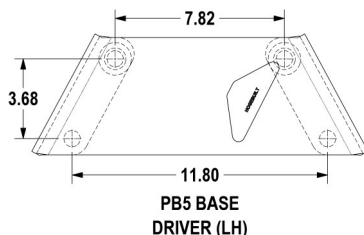

Bracket Dimensions

KW9 Kits contain our universal FM2012 Brackets for front RH & LH supports.