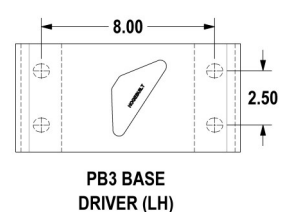

Bracket Dimensions

KW9 Kits contain our universal FM2012 Brackets for front RH & LH supports.