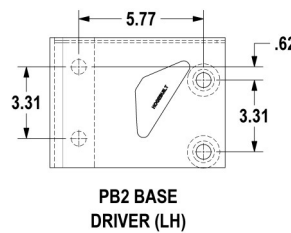

Bracket Dimensions

KW9 Kits contain our universal FM2012 Brackets for front RH & LH supports.