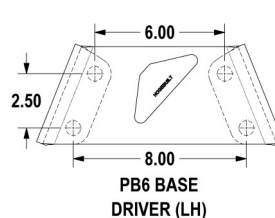

Bracket Dimensions

KW9 Kits contain our universal FM2012 Brackets for front RH & LH supports.