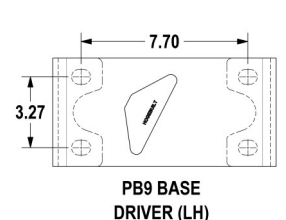

Bracket Dimensions

KW9 Kits contain our universal FM2012 Brackets for front RH & LH supports.