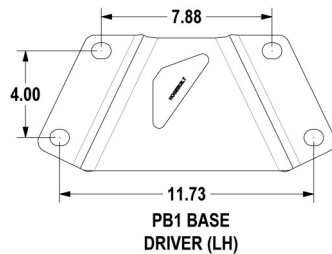

Bracket Dimensions

KW9 Kits contain our universal FM2012 Brackets for front RH & LH supports.