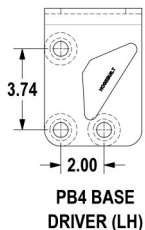

Bracket Dimensions

KW9 Kits contain our universal FM2012 Brackets for front RH & LH supports.