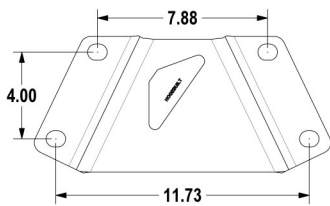

Bracket Dimensions

KW9 Kits contain our universal FM2012 Brackets for front RH & LH supports.