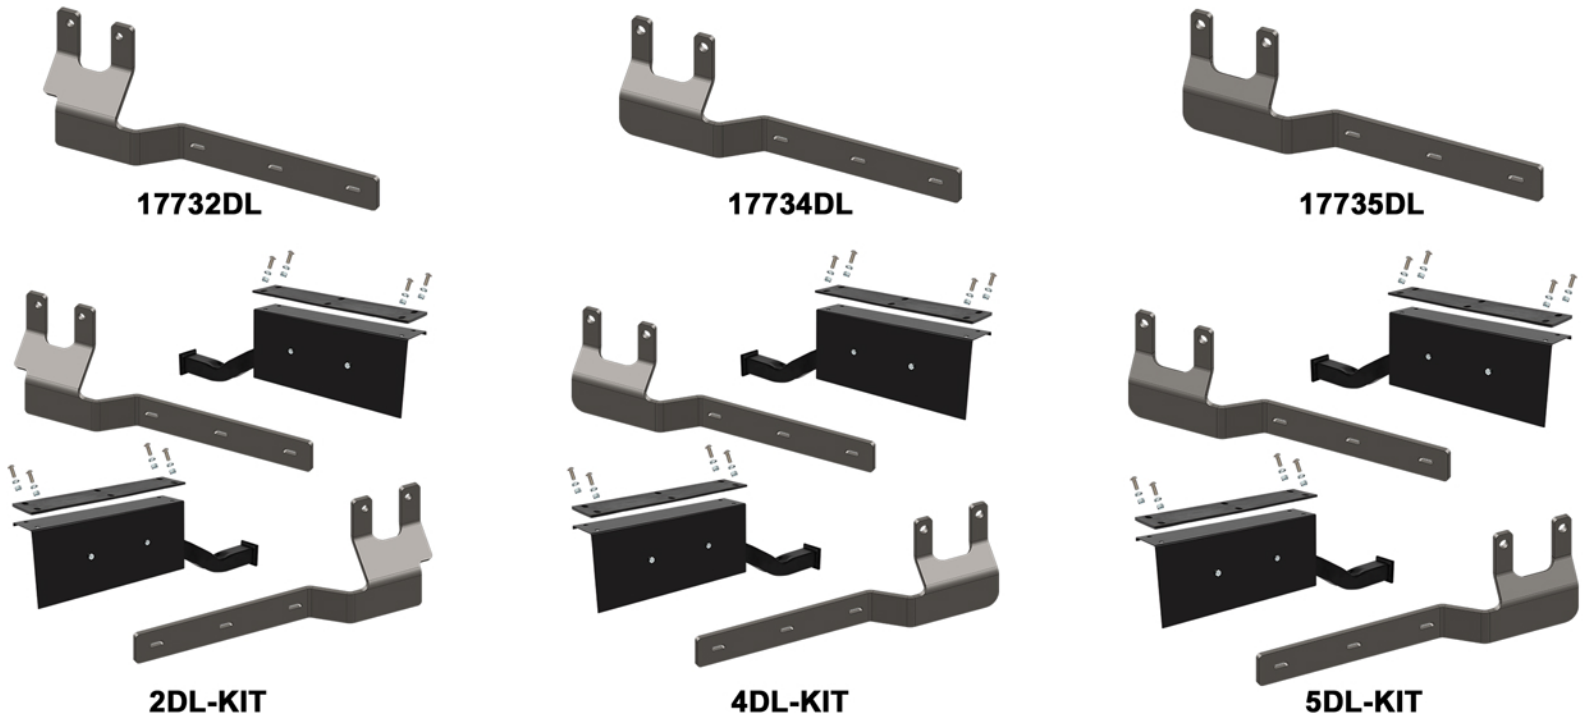

Premium Fender Options:

SS505HT - 31" Drop, Low Rider, 72" Overall Length
SS510HT - 35.5" Drop, Ultimate Low Rider, 80" Overall Length

Mid-Grade Fender Options:

BA505HT - 31" Drop, Low Rider, 72" Overall Length
BA510HT - 35.5" Drop, Ultimate Low Rider, 80" Overall Length

Down Low Mounting Kit Options:

Truck Make	Suspension	Tire Size	Year	Mounting Kit	Mounting Kit Includes:		
					Pass. (RH) Front Bracket	Driver (LH) Front Bracket	Rear Bracket
Peterbilt	Flex Air	Any 22.5 or 24.5	Any	2DL-KIT	17722DL	17732DL	1406-6A
Peterbilt	Low Air	22.5 (Low Pro)	2005+	4DL-KIT	17724DL	17734DL	1406-6A
Peterbilt	Low Air	22.5 (Tall Rubber)	2005+	4DL-KIT	17724DL	17734DL	1406-6A
Peterbilt	Low Air	24.5 (Low Pro)	2005+	4DL-KIT	17724DL	17734DL	1406-6A
Peterbilt	Low Air	11R-24.5 (Tall Rubber)	2005+	5DL-KIT	17725DL	17735DL	1406-6A
Kenworth	AG380	Any 22.5 or 24.5	Any	2DL-KIT	17722DL	17732DL	1406-6A
Kenworth	AG400L	22.5 (Low Pro)	Any	4DL-KIT	17724DL	17734DL	1406-6A
Kenworth	AG400L	22.5 (Tall Rubber)	Any	4DL-KIT	17724DL	17734DL	1406-6A
Kenworth	AG400L	24.5 (Low Pro)	Any	4DL-KIT	17724DL	17734DL	1406-6A
Kenworth	AG400L	11R-24.5 (Tall Rubber)	Any	5DL-KIT	17725DL	17735DL	1406-6A

Brackets can be purchased separately.

NOTICE: NOT DESIGNED FOR USE WITH STANDARD DROP HOGEBUILT FENDERS (SS500HT OR BA500HT)