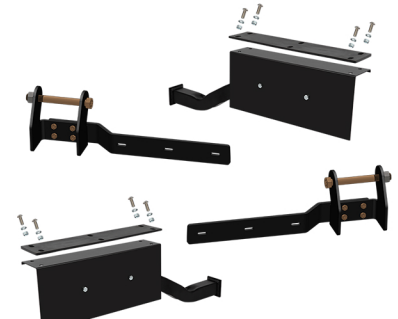

Premium Fender Options:

SS505HT - 31" Drop, Low Rider, 72" Overall Length
SS510HT - 35.5" Drop, Ultimate Low Rider, 80" Overall Length

Mid-Grade Fender Options:

BA505HT - 31" Drop, Low Rider, 72" Overall Length
BA510HT - 35.5" Drop, Ultimate Low Rider, 80" Overall Length

Down Low Mounting Kit Options:

Truck Make	Suspension	Tire Size	Year	Mounting Kit	Mounting Kit Includes:		
					Pass. (RH) Front Bracket	Driver (LH) Front Bracket	Rear Bracket
Peterbilt	Flex Air	Any 22.5 or 24.5	Any	2DL-KIT	17722DL	17732DL	1406-6A
Peterbilt	Low Air	22.5 (Low Pro)	2005+	4DL-KIT	17724DL	17734DL	1406-6A
Peterbilt	Low Air	22.5 (Tall Rubber)	2005+	4DL-KIT	17724DL	17734DL	1406-6A
Peterbilt	Low Air	24.5 (Low Pro)	2005+	4DL-KIT	17724DL	17734DL	1406-6A
Peterbilt	Low Air	11R-24.5 (Tall Rubber)	2005+	5DL-KIT	17725DL	17735DL	1406-6A
Peterbilt	Low Air	Any 22.5 or 24.5	Pre 2005	9DL-KIT	17729DL	17739DL	1406-6A
Kenworth	AG380	Any 22.5 or 24.5	Any	2DL-KIT	17722DL	17732DL	1406-6A
Kenworth	AG400L	22.5 (Low Pro)	Any	4DL-KIT	17724DL	17734DL	1406-6A
Kenworth	AG400L	22.5 (Tall Rubber)	Any	4DL-KIT	17724DL	17734DL	1406-6A
Kenworth	AG400L	24.5 (Low Pro)	Any	4DL-KIT	17724DL	17734DL	1406-6A
Kenworth	AG400L	11R-24.5 (Tall Rubber)	Any	5DL-KIT	17725DL	17735DL	1406-6A

Brackets can be purchased seperately.

17722DL

17724DL

17725DL

17729DL

2DL-KIT

4DL-KIT

5DL-KIT

9DL-KIT

NOTICE: NOT DESIGNED FOR USE WITH STANDARD DROP HOGEBUILT FENDERS (SS500HT OR BA500HT)