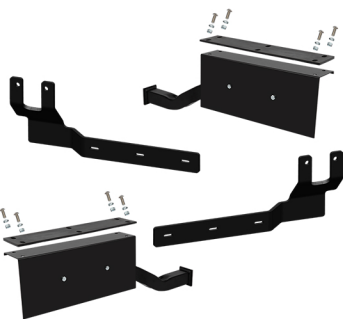

Premium Fender Options:

SS505HT - 31" Drop, Low Rider, 72" Overall Length
SS510HT - 35.5" Drop, Ultimate Low Rider, 80" Overall Length

Mid-Grade Fender Options:

BA505HT - 31" Drop, Low Rider, 72" Overall Length
BA510HT - 35.5" Drop, Ultimate Low Rider, 80" Overall Length

Down Low Mounting Kit Options:

Truck Make	Suspension	Tire Size	Year	Mounting Kit	Mounting Kit Includes:		
					Pass. (RH) Front Bracket	Driver (LH) Front Bracket	Rear Bracket
Peterbilt	Flex Air	Any 22.5 or 24.5	Any	2DL-KIT	17722DL	17732DL	1406-6A
Peterbilt	Low Air	22.5 (Low Pro)	2005+	4DL-KIT	17724DL	17734DL	1406-6A
Peterbilt	Low Air	22.5 (Tall Rubber)	2005+	4DL-KIT	17724DL	17734DL	1406-6A
Peterbilt	Low Air	24.5 (Low Pro)	2005+	4DL-KIT	17724DL	17734DL	1406-6A
Peterbilt	Low Air	11R-24.5 (Tall Rubber)	2005+	5DL-KIT	17725DL	17735DL	1406-6A
Peterbilt	Low Air	Any 22.5 or 24.5	Pre 2005	9DL-KIT	17729DL	17739DL	1406-6A
Kenworth	AG380	Any 22.5 or 24.5	Any	2DL-KIT	17722DL	17732DL	1406-6A
Kenworth	AG400L	22.5 (Low Pro)	Any	4DL-KIT	17724DL	17734DL	1406-6A
Kenworth	AG400L	22.5 (Tall Rubber)	Any	4DL-KIT	17724DL	17734DL	1406-6A
Kenworth	AG400L	24.5 (Low Pro)	Any	4DL-KIT	17724DL	17734DL	1406-6A
Kenworth	AG400L	11R-24.5 (Tall Rubber)	Any	5DL-KIT	17725DL	17735DL	1406-6A

Brackets can be purchased seperately.

17722DL

17724DL

17725DL

17729DL

2DL-KIT

4DL-KIT

5DL-KIT

9DL-KIT

NOTICE: NOT DESIGNED FOR USE WITH STANDARD DROP HOGEBUILT FENDERS (SS500HT OR BA500HT)