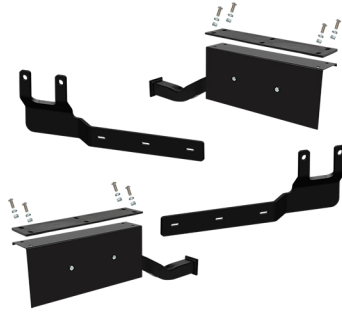

Premium Fender Options:

SS505HT - 31" Drop, Low Rider, 72" Overall Length
SS510HT - 35.5" Drop, Ultimate Low Rider, 80" Overall Length

Mid-Grade Fender Options:

BA505HT - 31" Drop, Low Rider, 72" Overall Length
BA510HT - 35.5" Drop, Ultimate Low Rider, 80" Overall Length

Down Low Mounting Kit Options:

Truck Make	Suspension	Tire Size	Year	Mounting Kit	Mounting Kit Includes:		
					Pass. (RH) Front Bracket	Driver (LH) Front Bracket	Rear Bracket
Peterbilt	Flex Air	Any 22.5 or 24.5	Any	2DL-KIT	17722DL	17732DL	1406-6A
Peterbilt	Low Air	22.5 (Low Pro)	2005+	4DL-KIT	17724DL	17734DL	1406-6A
Peterbilt	Low Air	22.5 (Tall Rubber)	2005+	4DL-KIT	17724DL	17734DL	1406-6A
Peterbilt	Low Air	24.5 (Low Pro)	2005+	4DL-KIT	17724DL	17734DL	1406-6A
Peterbilt	Low Air	11R-24.5 (Tall Rubber)	2005+	5DL-KIT	17725DL	17735DL	1406-6A
Peterbilt	Low Air	Any 22.5 or 24.5	Pre 2005	9DL-KIT	17729DL	17739DL	1406-6A
Kenworth	AG380	Any 22.5 or 24.5	Any	2DL-KIT	17722DL	17732DL	1406-6A
Kenworth	AG400L	22.5 (Low Pro)	Any	4DL-KIT	17724DL	17734DL	1406-6A
Kenworth	AG400L	22.5 (Tall Rubber)	Any	4DL-KIT	17724DL	17734DL	1406-6A
Kenworth	AG400L	24.5 (Low Pro)	Any	4DL-KIT	17724DL	17734DL	1406-6A
Kenworth	AG400L	11R-24.5 (Tall Rubber)	Any	5DL-KIT	17725DL	17735DL	1406-6A

Brackets can be purchased seperately.

17722DL

17724DL

17725DL

17729DL

2DL-KIT

4DL-KIT

5DL-KIT