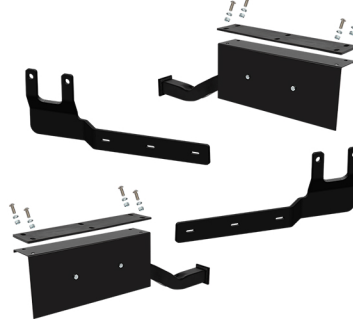

Premium Fender Options:

SS505HT - 31" Drop, Low Rider, 72" Overall Length
SS510HT - 35.5" Drop, Ultimate Low Rider, 80" Overall Length

Mid-Grade Fender Options:

BA505HT - 31" Drop, Low Rider, 72" Overall Length
BA510HT - 35.5" Drop, Ultimate Low Rider, 80" Overall Length

Down Low Mounting Kit Options:

Truck Make	Suspension	Tire Size	Year	Mounting Kit	Mounting Kit Includes:		
					Pass. (RH) Front Bracket	Driver (LH) Front Bracket	Rear Bracket
Peterbilt	Flex Air	Any 22.5 or 24.5	Any	2DL-KIT	17722DL	17732DL	1406-6A
Peterbilt	Low Air	22.5 (Low Pro)	2005+	4DL-KIT	17724DL	17734DL	1406-6A
Peterbilt	Low Air	22.5 (Tall Rubber)	2005+	4DL-KIT	17724DL	17734DL	1406-6A
Peterbilt	Low Air	24.5 (Low Pro)	2005+	4DL-KIT	17724DL	17734DL	1406-6A
Peterbilt	Low Air	11R-24.5 (Tall Rubber)	2005+	5DL-KIT	17725DL	17735DL	1406-6A
Peterbilt	Low Air	Any 22.5 or 24.5	Pre 2005	9DL-KIT	17729DL	17739DL	1406-6A
Kenworth	AG380	Any 22.5 or 24.5	Any	2DL-KIT	17722DL	17732DL	1406-6A
Kenworth	AG400L	22.5 (Low Pro)	Any	4DL-KIT	17724DL	17734DL	1406-6A
Kenworth	AG400L	22.5 (Tall Rubber)	Any	4DL-KIT	17724DL	17734DL	1406-6A
Kenworth	AG400L	24.5 (Low Pro)	Any	4DL-KIT	17724DL	17734DL	1406-6A
Kenworth	AG400L	11R-24.5 (Tall Rubber)	Any	5DL-KIT	17725DL	17735DL	1406-6A

Brackets can be purchased seperately.

17722DL

17724DL

17725DL

17729DL

2DL-KIT

4DL-KIT

5DL-KIT